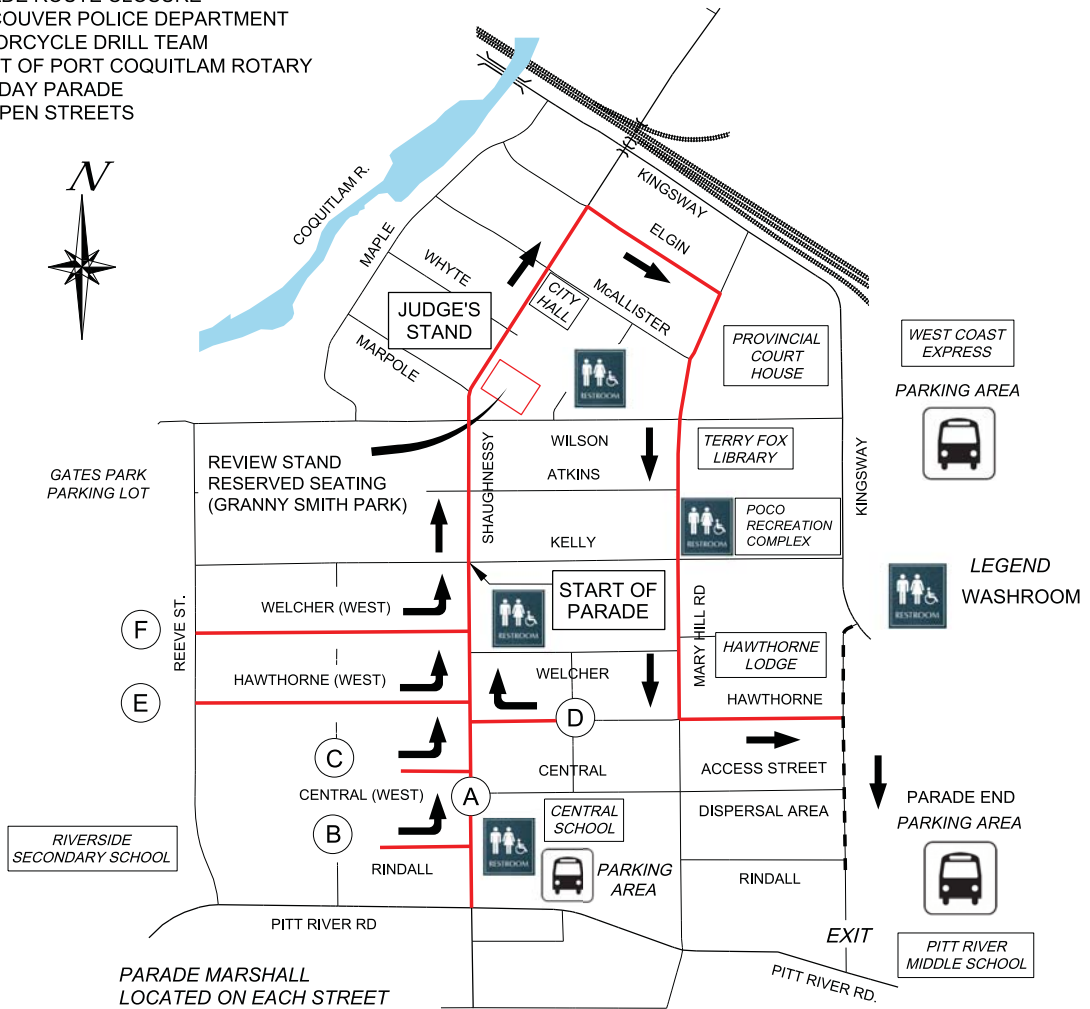

# PORT COQUITLAM ROTARY MAY DAY PARADE ASSEMBLY STREETS

PLEASE ASSEMBLE IN AREA  
MARKED ON ENCLOSED CARD.  
PARADE BEGINS AT (A) AND  
DISPERSES SOUTH ON TYNER ST.

**MAY 13, 2017**

- 9:00 am - PARADE ASSEMBLY STREET CLOSURE - SHAUGHNESSY ST  
(PITT RIVER RD TO KELLY AVE)
- 10:00 am - PARADE ROUTE CLOSURE
- 10:35 am - VANCOUVER POLICE DEPARTMENT  
MOTORCYCLE DRILL TEAM
- 11:00 am - START OF PORT COQUITLAM ROTARY  
MAY DAY PARADE
- 1:15 pm - RE-OPEN STREETS

- ASSEMBLY AREAS - NO ON-STREET PARKING ON THESE STREETS
- |                         |                         |
|-------------------------|-------------------------|
| A SHAUGHNESSY ST.       | E HAWTHORNE AVE. (WEST) |
| B RINDALL AVE.          | F WELCHER AVE. (WEST)   |
| C CENTRAL AVE. (WEST)   |                         |
| D HAWTHORNE AVE. (EAST) |                         |

## 2017 ROTARY MAY DAY PARADE ASSEMBLY STREETS