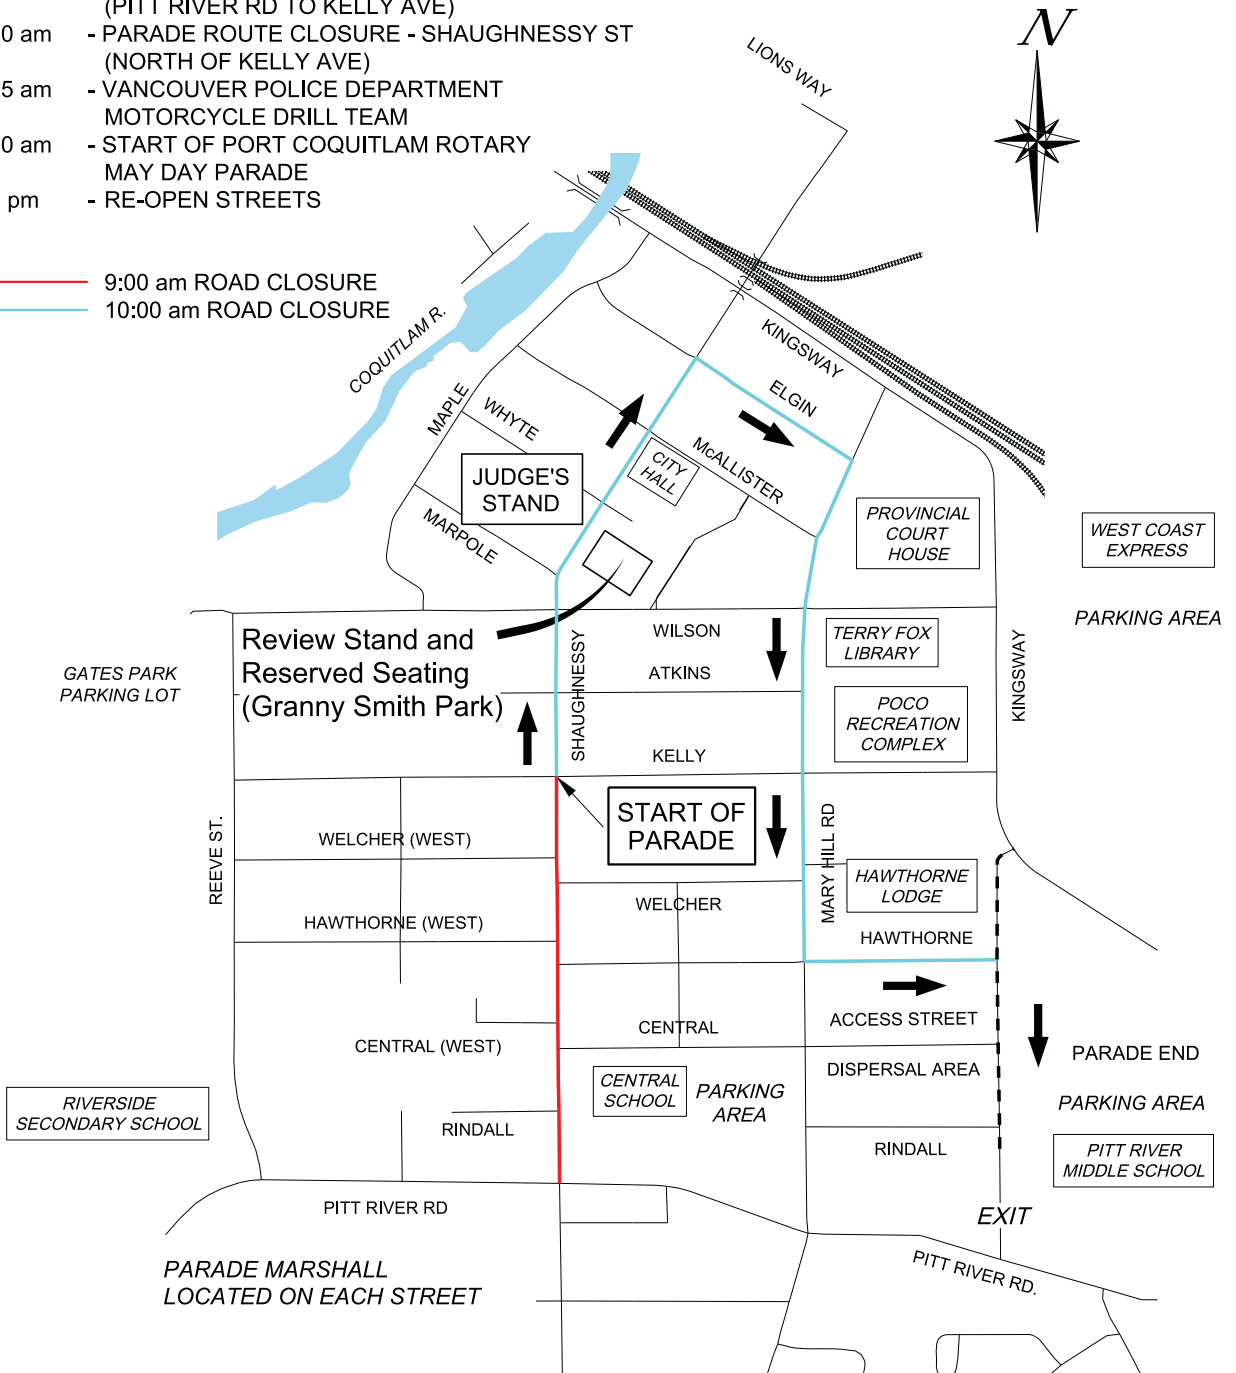

# PORT COQUITLAM ROTARY MAY DAY PARADE ROUTE

**MAY 13, 2017**

- 9:00 am - PARADE ASSEMBLY STREET CLOSURE - SHAUGHNESSY ST  
(PITT RIVER RD TO KELLY AVE)
- 10:00 am - PARADE ROUTE CLOSURE - SHAUGHNESSY ST  
(NORTH OF KELLY AVE)
- 10:35 am - VANCOUVER POLICE DEPARTMENT  
MOTORCYCLE DRILL TEAM
- 11:00 am - START OF PORT COQUITLAM ROTARY  
MAY DAY PARADE
- 1:15 pm - RE-OPEN STREETS

- 9:00 am ROAD CLOSURE
- 10:00 am ROAD CLOSURE

**2017 ROTARY  
MAY DAY  
PARADE ROUTE**