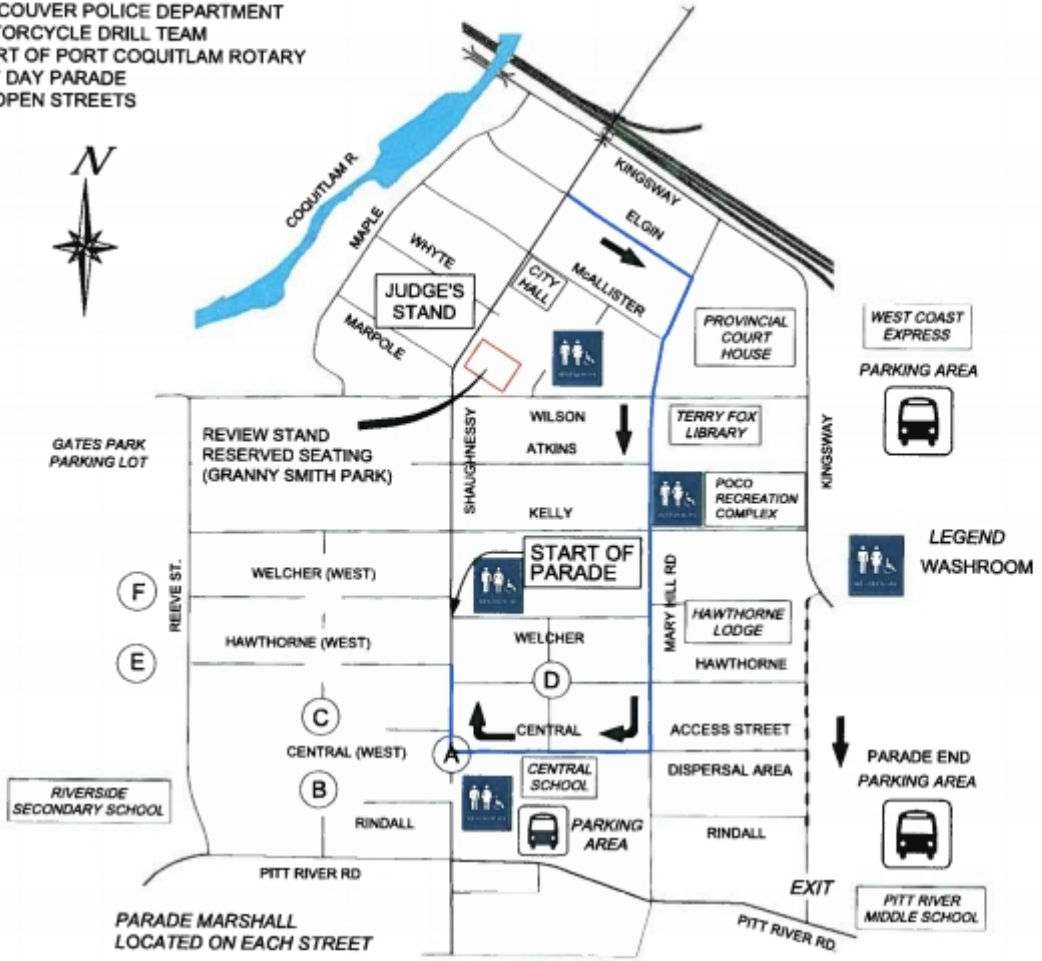

PORT COQUITLAM ROTARY MAY DAY PARADE ASSEMBLY STREETS

PLEASE ASSEMBLE IN AREA
MARKED ON ENCLOSED CARD.
PARADE BEGINS AT (A) AND
DISPERSES SOUTH ON TYNER ST.

- MAY 12, 2018**
- 9:00 am - PARADE ASSEMBLY STREET CLOSURE - SHAUGHNESSY ST (PITT RIVER RD TO KELLY AVE)
 - 10:15 am - PARADE ROUTE CLOSURE
 - 10:35 am - VANCOUVER POLICE DEPARTMENT MOTORCYCLE DRILL TEAM
 - 11:00 am - START OF PORT COQUITLAM ROTARY MAY DAY PARADE
 - 1:15 pm - RE-OPEN STREETS

- VIP ACCESS ROUTE**
- | | |
|-------------------------|-------------------------|
| A SHAUGHNESSY ST. | E HAWTHORNE AVE. (WEST) |
| B RINDALL AVE. | F WELCHER AVE. (WEST) |
| C CENTRAL AVE. (WEST) | |
| D HAWTHORNE AVE. (EAST) | |

**2018 ROTARY
MAY DAY PARADE
VIP ACCESS ROUTE**