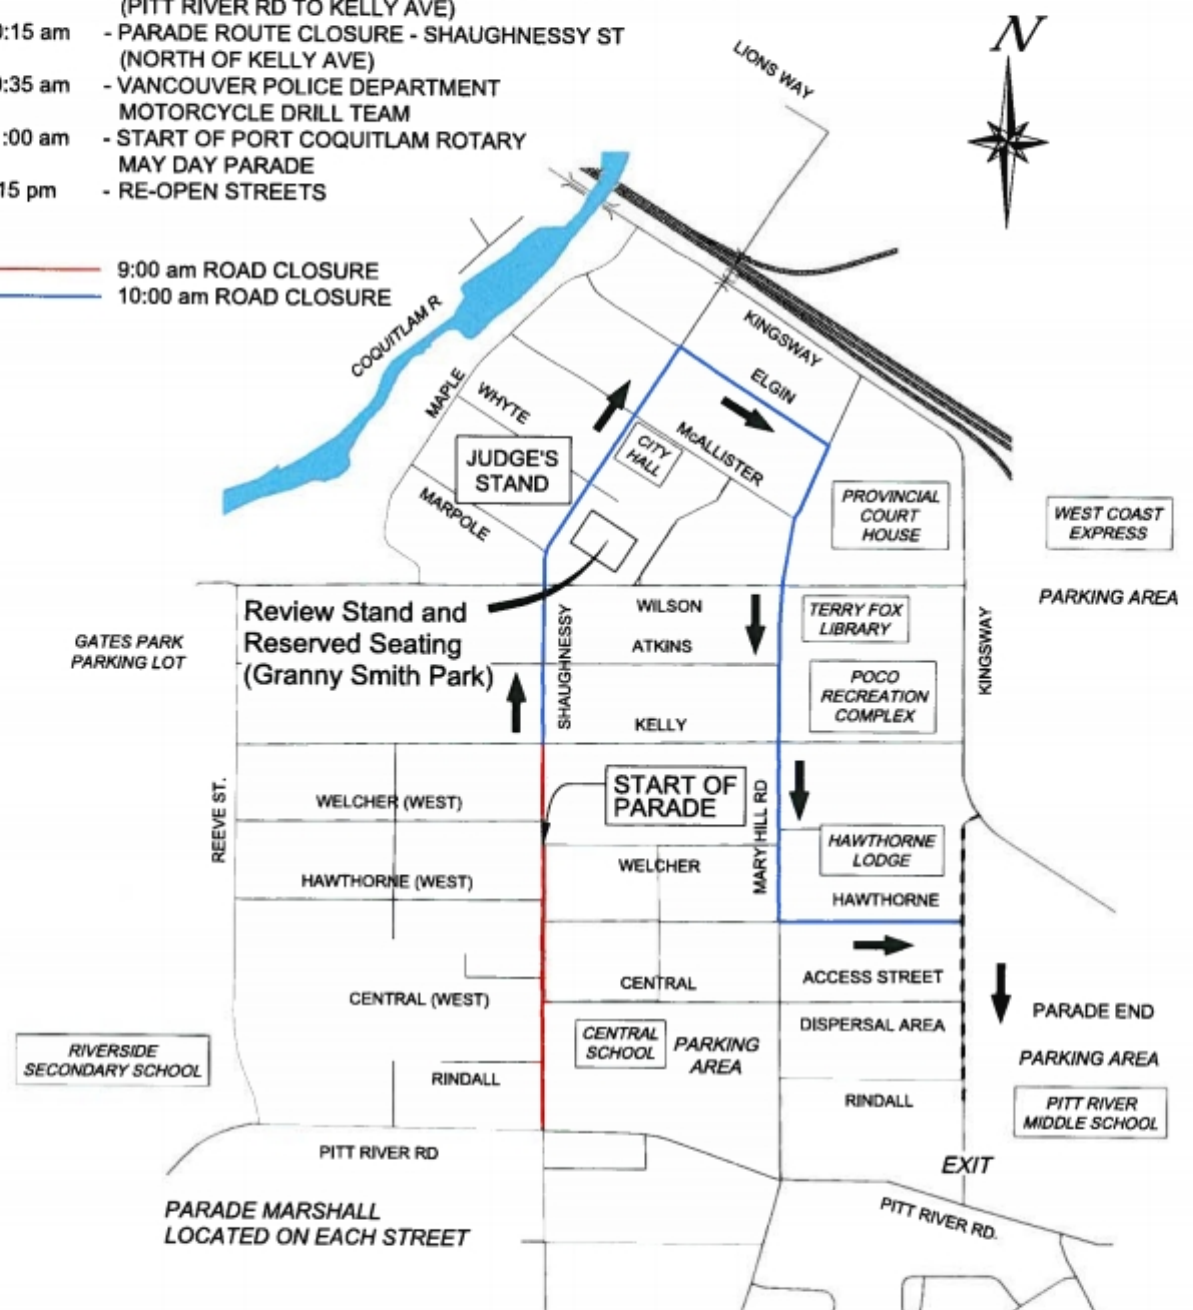

PORT COQUITLAM ROTARY MAY DAY PARADE ROUTE

MAY 12, 2018

- 9:00 am - PARADE ASSEMBLY STREET CLOSURE - SHAUGHNESSY ST (PITT RIVER RD TO KELLY AVE)
- 10:15 am - PARADE ROUTE CLOSURE - SHAUGHNESSY ST (NORTH OF KELLY AVE)
- 10:35 am - VANCOUVER POLICE DEPARTMENT MOTORCYCLE DRILL TEAM
- 11:00 am - START OF PORT COQUITLAM ROTARY MAY DAY PARADE
- 1:15 pm - RE-OPEN STREETS

- 9:00 am ROAD CLOSURE
- 10:00 am ROAD CLOSURE

2018 ROTARY
MAY DAY
PARADE ROUTE