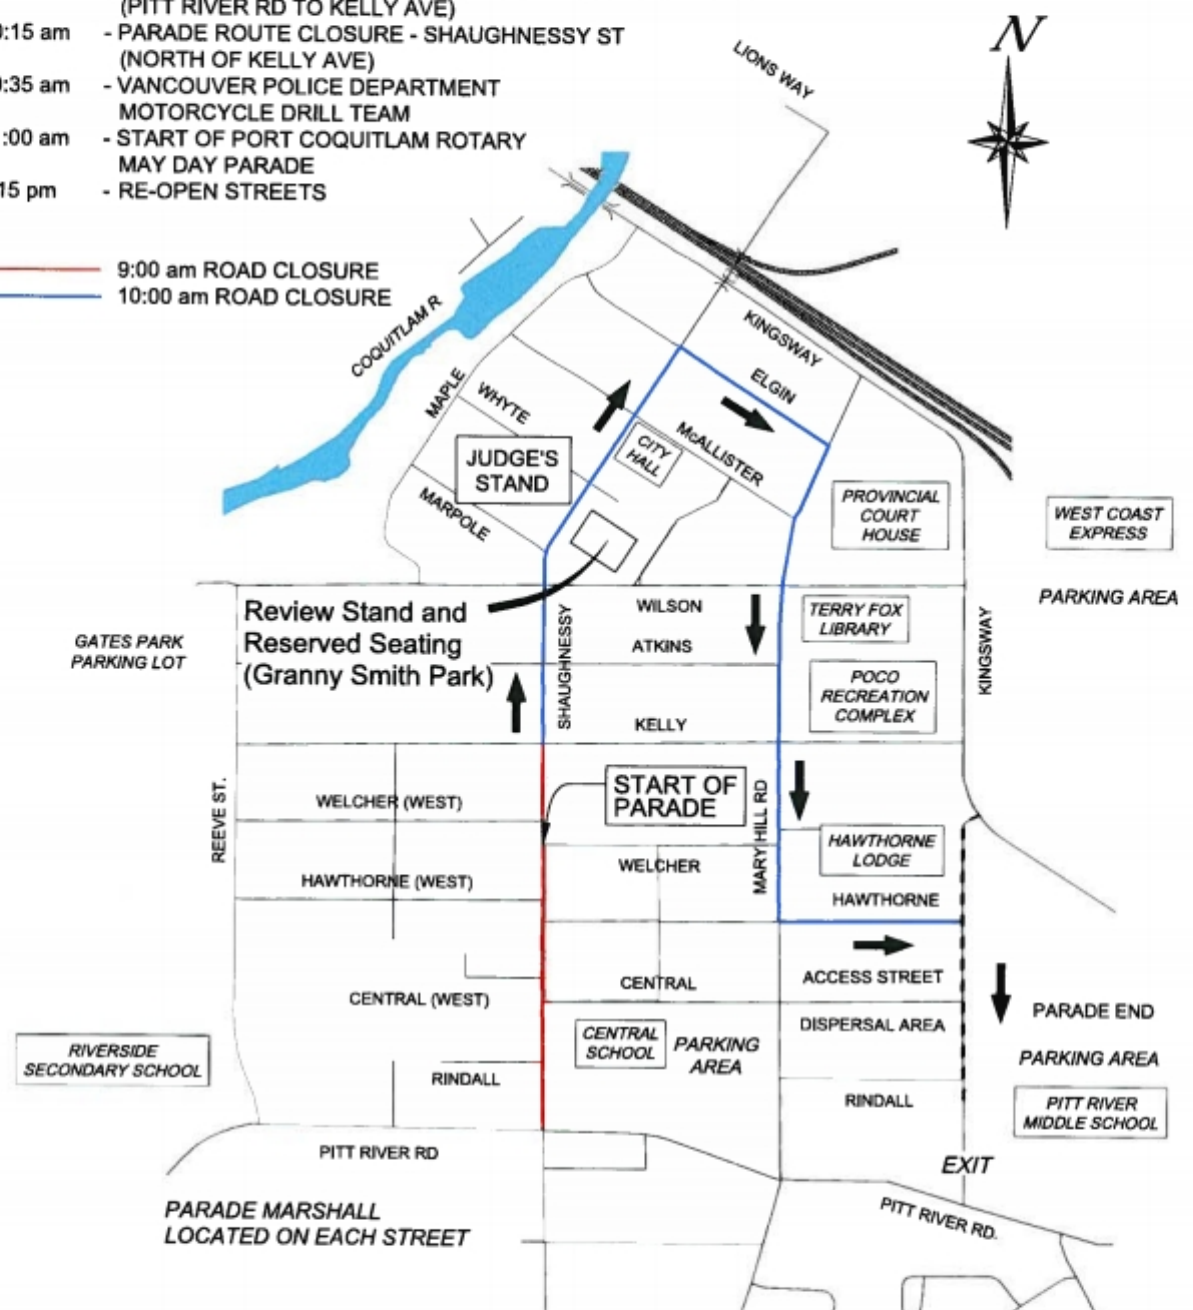

# PORT COQUITLAM ROTARY MAY DAY PARADE ROUTE

MAY 12, 2018

- 9:00 am - PARADE ASSEMBLY STREET CLOSURE - SHAUGHNESSY ST (PITT RIVER RD TO KELLY AVE)
- 10:15 am - PARADE ROUTE CLOSURE - SHAUGHNESSY ST (NORTH OF KELLY AVE)
- 10:35 am - VANCOUVER POLICE DEPARTMENT MOTORCYCLE DRILL TEAM
- 11:00 am - START OF PORT COQUITLAM ROTARY MAY DAY PARADE
- 1:15 pm - RE-OPEN STREETS

- 9:00 am ROAD CLOSURE
- 10:00 am ROAD CLOSURE

RIVERSIDE  
SECONDARY SCHOOL

PARADE MARSHALL  
LOCATED ON EACH STREET

2018 ROTARY  
MAY DAY  
PARADE ROUTE