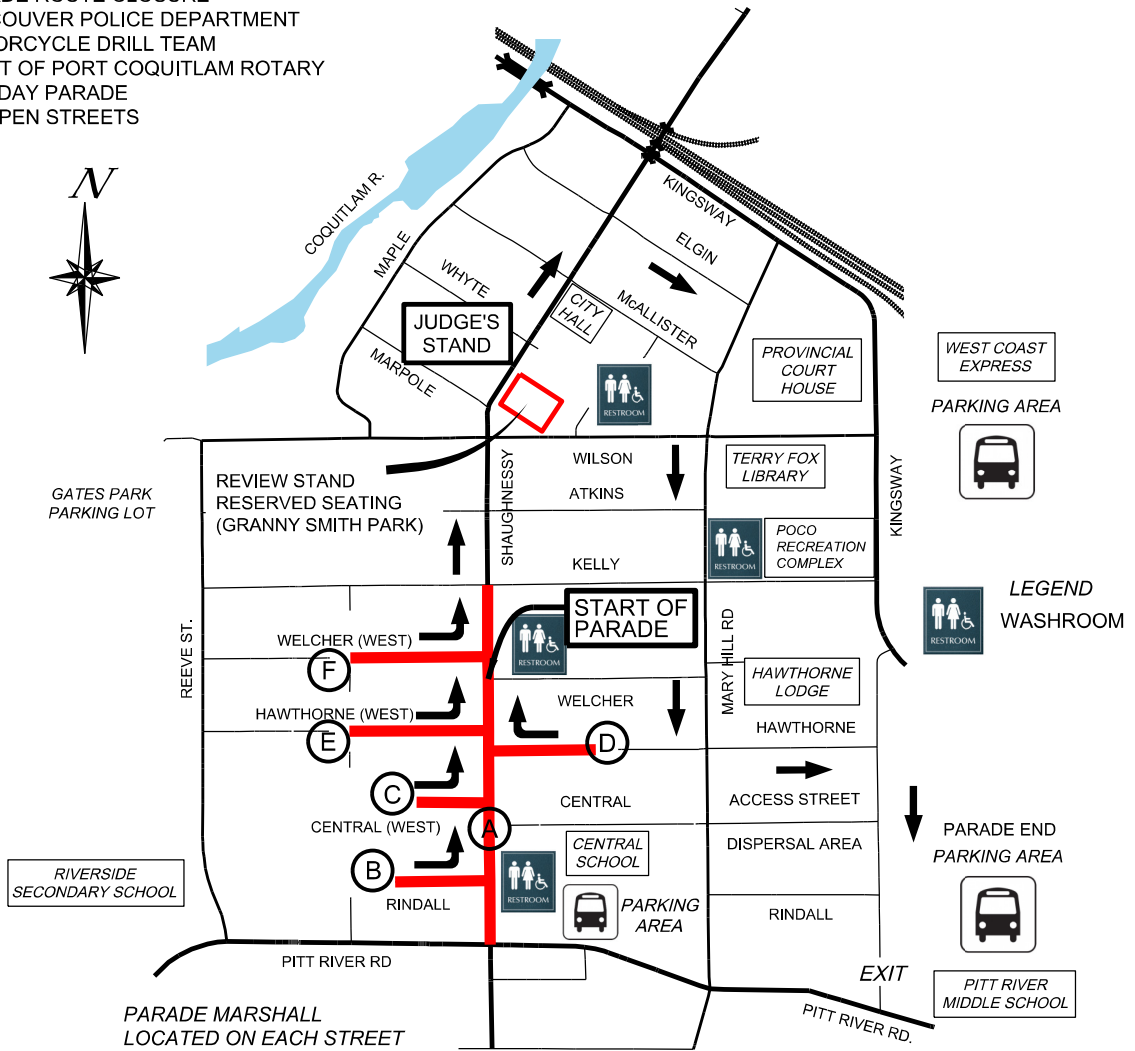

# PORT COQUITLAM ROTARY MAY DAY PARADE ASSEMBLY STREETS

PLEASE ASSEMBLE IN AREA  
MARKED ON ENCLOSED CARD.  
PARADE BEGINS AT **(A)** AND  
DISPERSES SOUTH ON TYNER ST.

**MAY 7, 2022**

- 9:00 am - PARADE ASSEMBLY STREET CLOSURE - SHAUGHNESSY ST  
(PITT RIVER RD TO KELLY AVE)
- 10:15 am - PARADE ROUTE CLOSURE
- 10:35 am - VANCOUVER POLICE DEPARTMENT  
MOTORCYCLE DRILL TEAM
- 11:00 am - START OF PORT COQUITLAM ROTARY  
MAY DAY PARADE
- 1:15 pm - RE-OPEN STREETS

**ASSEMBLY AREAS - NO ON-STREET PARKING ON THESE STREETS**

- |                         |                         |
|-------------------------|-------------------------|
| A SHAUGHNESSY ST.       | E HAWTHORNE AVE. (WEST) |
| B RINDALL AVE.          | F WELCHER AVE. (WEST)   |
| C CENTRAL AVE. (WEST)   |                         |
| D HAWTHORNE AVE. (EAST) |                         |

## 2022 ROTARY MAY DAY PARADE ASSEMBLY STREETS